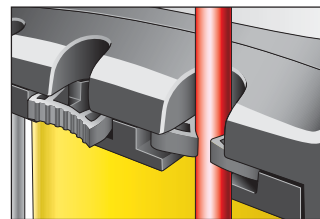

OFFERING 40% MORE STORAGE THAN OUR 6173 CART.

SECURE MOP AND BROOM STORAGE Innovative rubber Tool Grips hold handles at any position, up to 1 1/8" in diameter.

9T73 MICROFIBER DISINFECTING CART

Shown with optional accessories, including WaveBrake® Dual Water Side Press Combo.